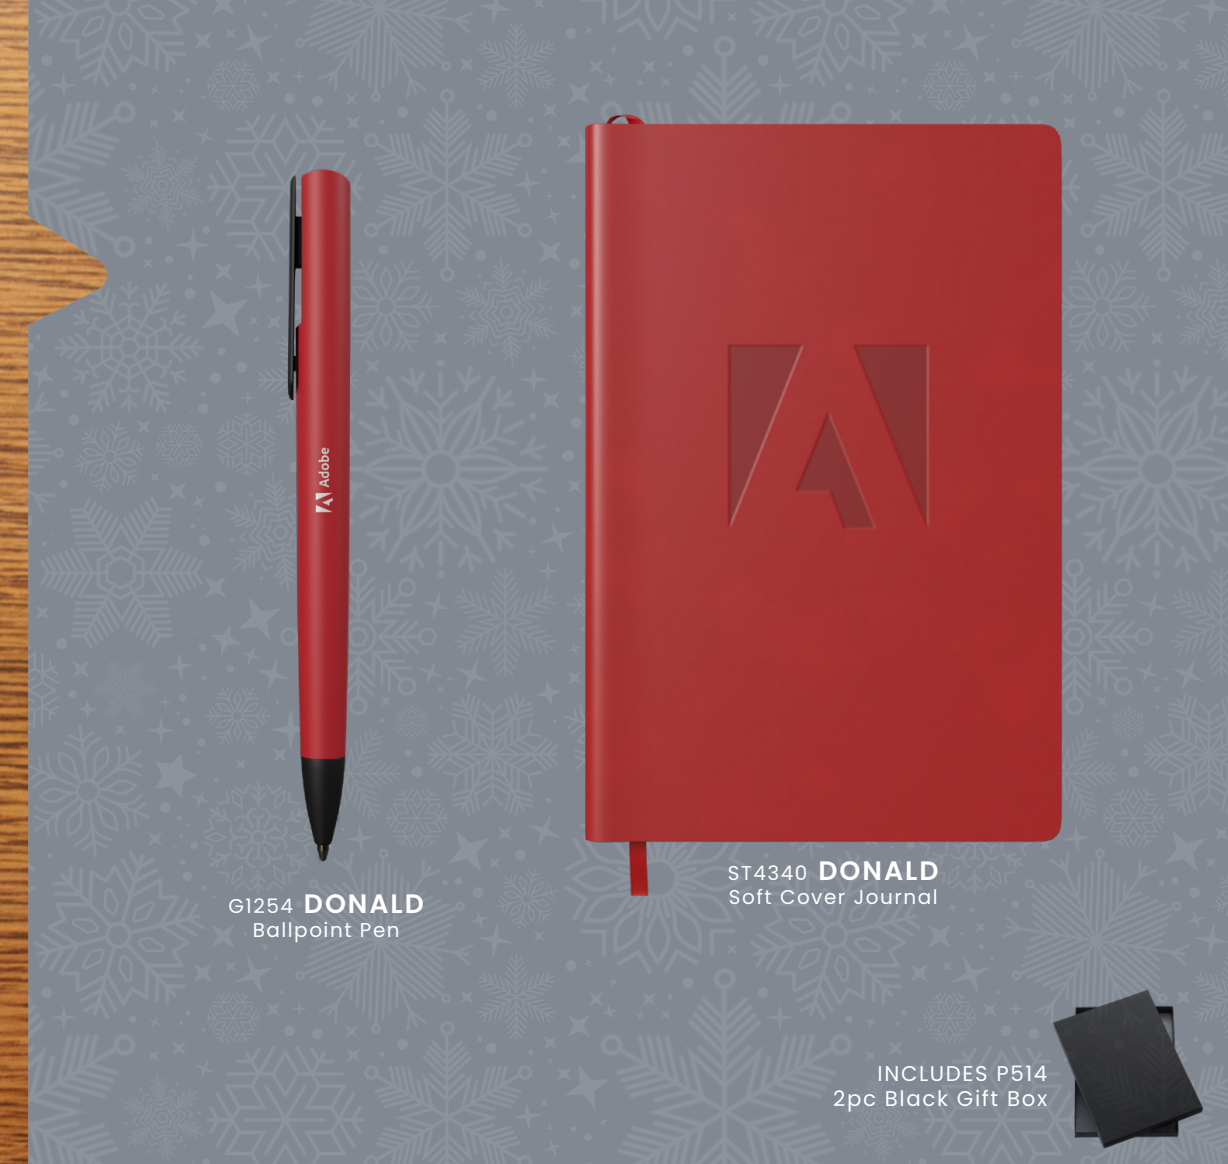

G1254 DONALD Ballpoint Pen

ST4340 DONALD Soft Cover Journal

INCLUDES P514 2pc Black Gift Box

NO SETUPS ON DEFAULT GIFT SET DECORATION
OPTIONAL DECORATING METHOD SETUPS & RUN CHARGES APPLY.
NEW ORDERS ONLY, DOES NOT APPLY TO REPEATS. USE CODE: 88GIFTCAT2023

ON BOARDING

GF1250 - MOQ: 50
PRODUCTS SHOWN WITH DEFAULT BRANDING

AVAILABLE COLORS