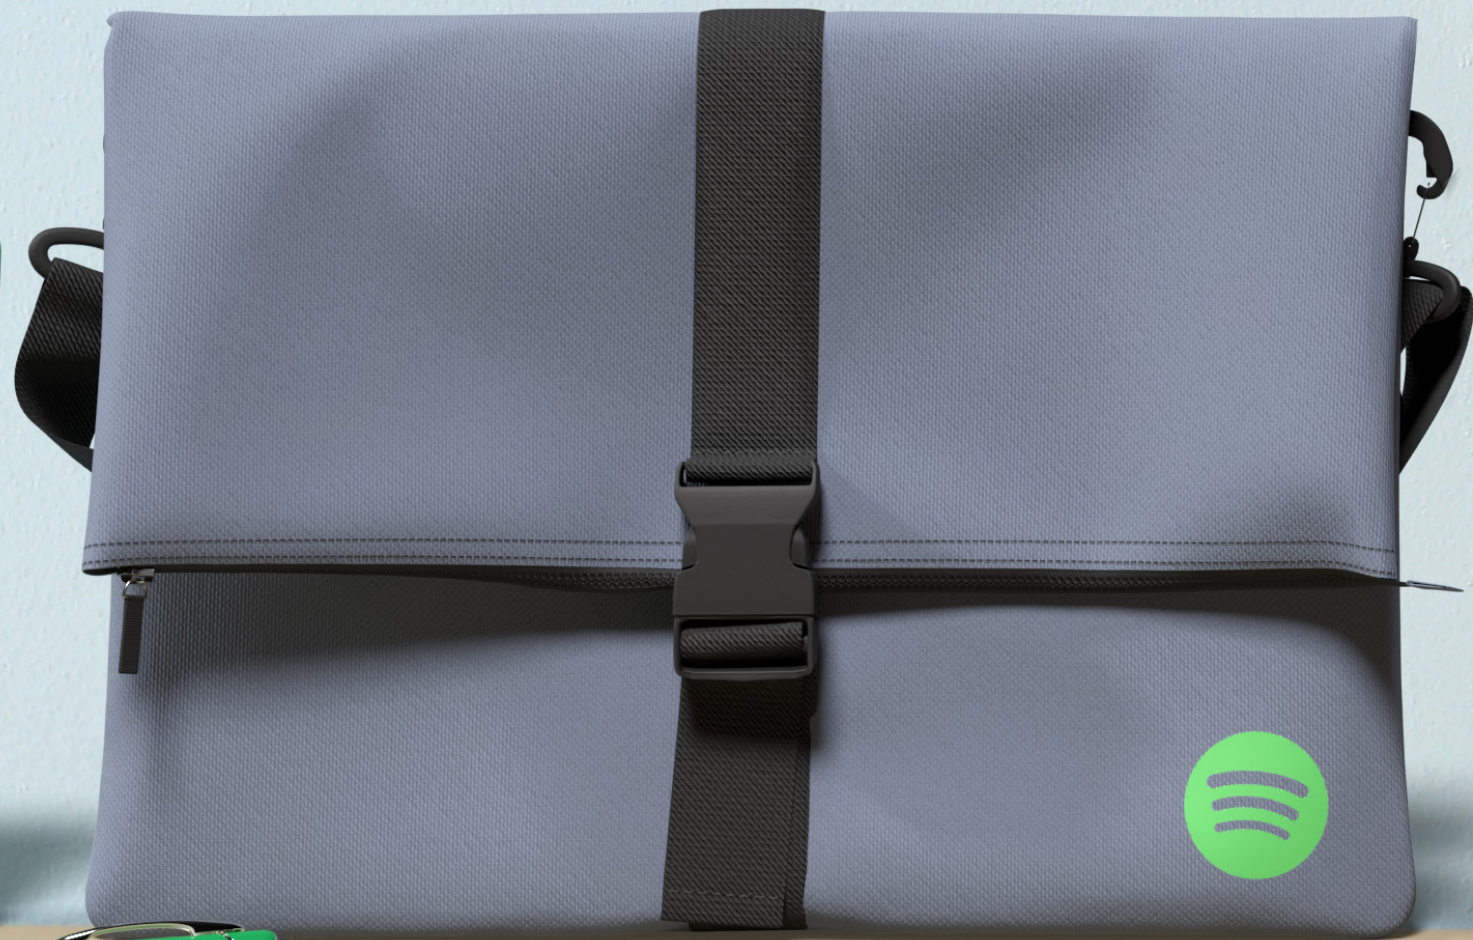

NO SETUPS ON DEFAULT GIFT SET DECORATION
OPTIONAL DECORATING METHOD SETUPS & RUN CHARGES APPLY.

NEW ORDERS ONLY, DOES NOT APPLY TO REPEATS. USE CODE: 88GIFTCAT2023

ON BOARDING

AVAILABLE
COLORS